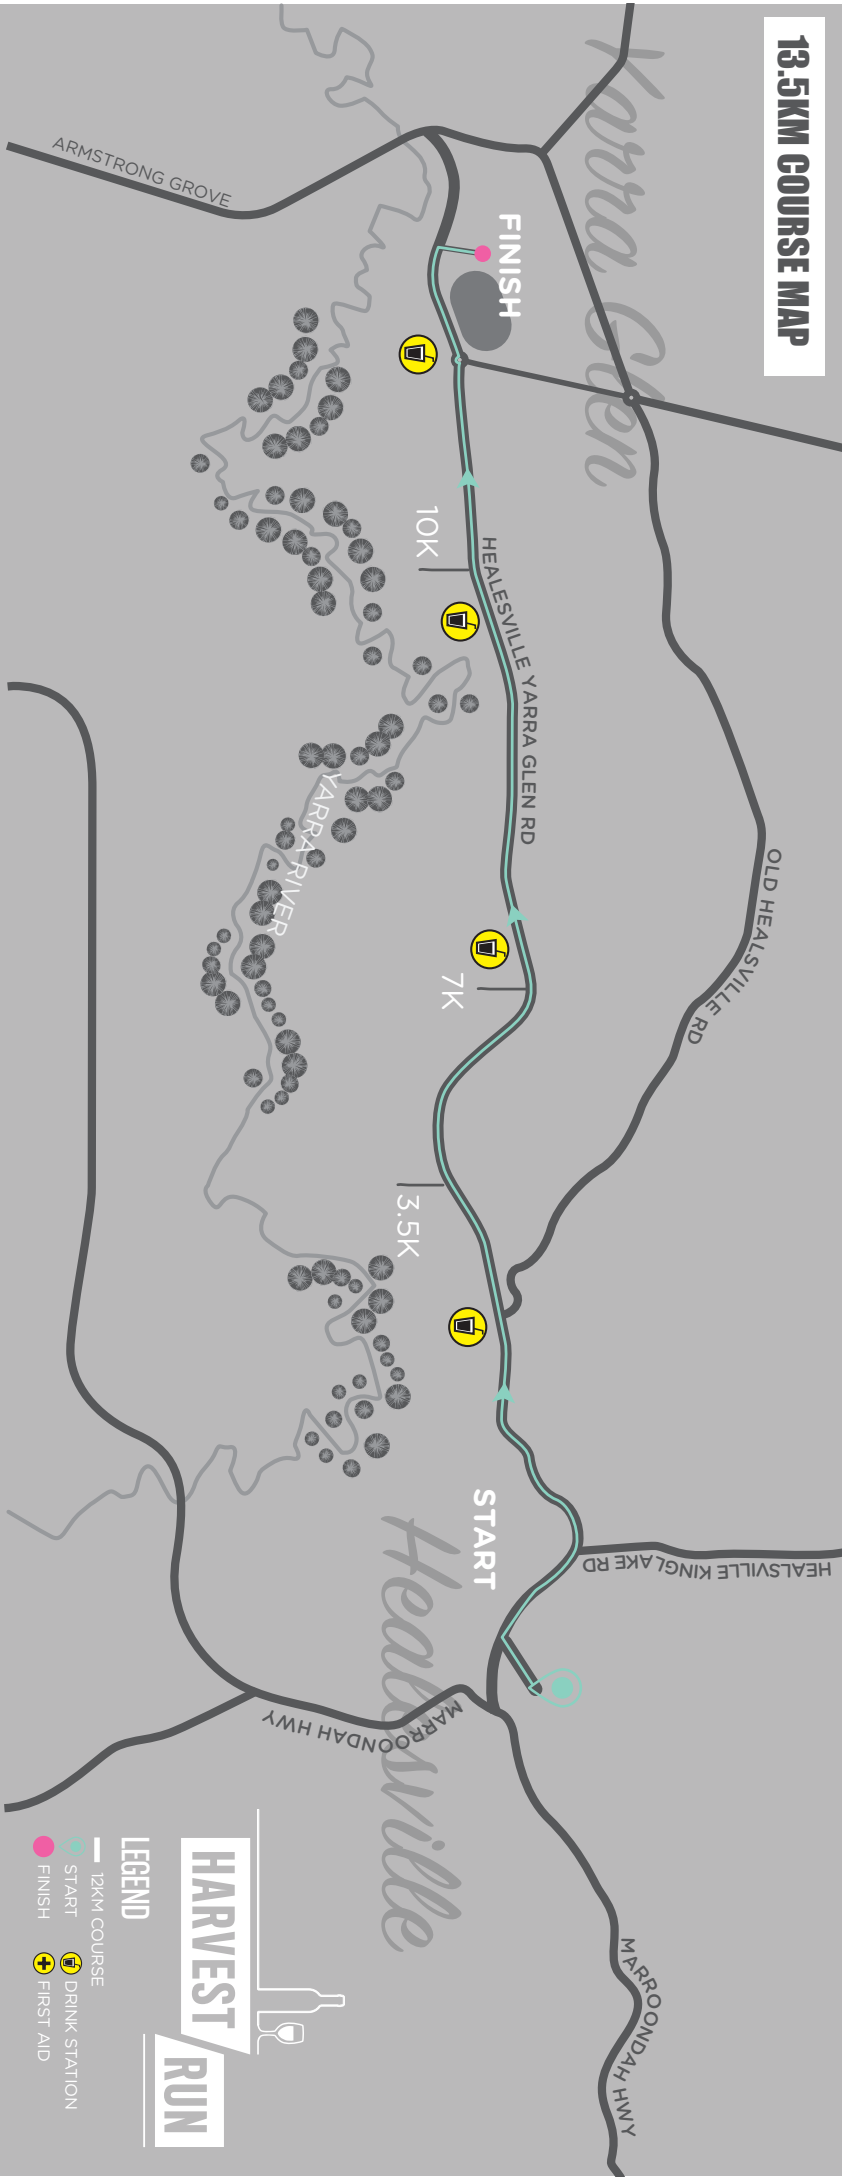

13.5KM COURSE MAP

13.5KM Run Elevation

- LEGEND**
- 13.5KM COURSE
 - START
 - FINISH
 - DRINK STATION
 - FIRST AID