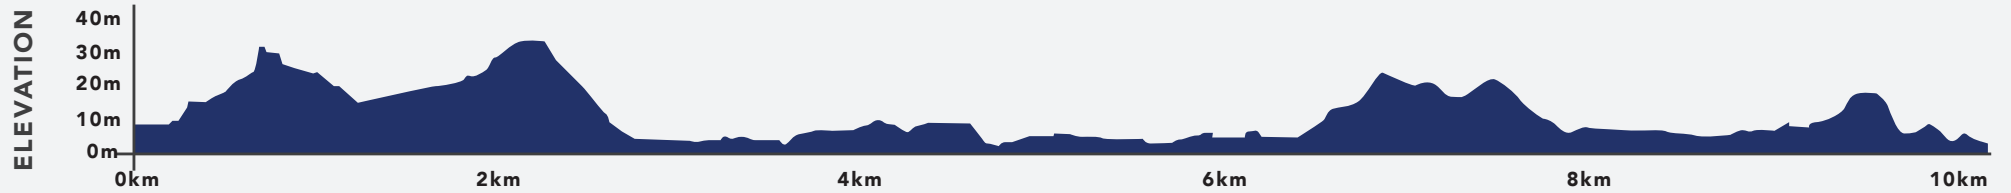

*Course subject to change

INSPIRING A CITY TO RUN

10K COURSE MAP

- F
FINISH
- +
HYDRATION STATION
- +
FIRST AID
- EVENT VILLAGE
- S
START
- 1
KM MARKERS
- T
TOILETS
- COURSE