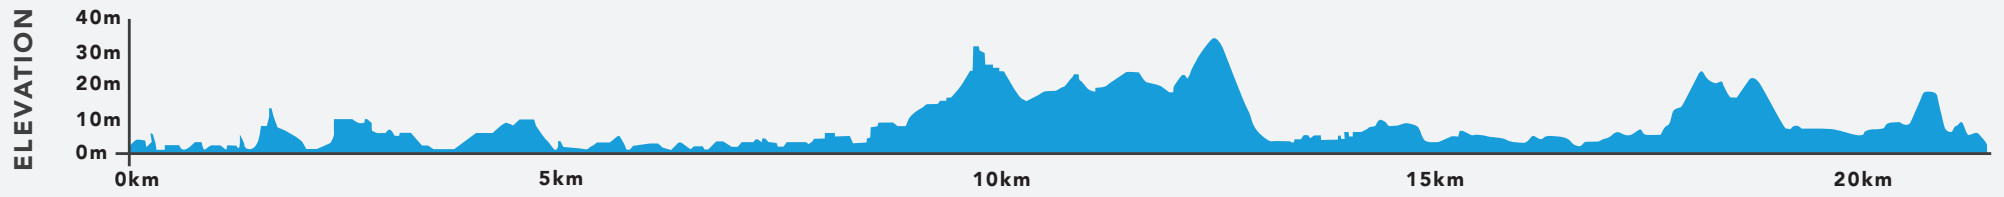

*Course subject to change

INSPIRING A CITY TO RUN

21.1K COURSE MAP

- F** FINISH
- S** START
- HYDRATION STATION
- KM MARKERS
- FIRST AID
- TOILETS
- EVENT VILLAGE
- COURSE