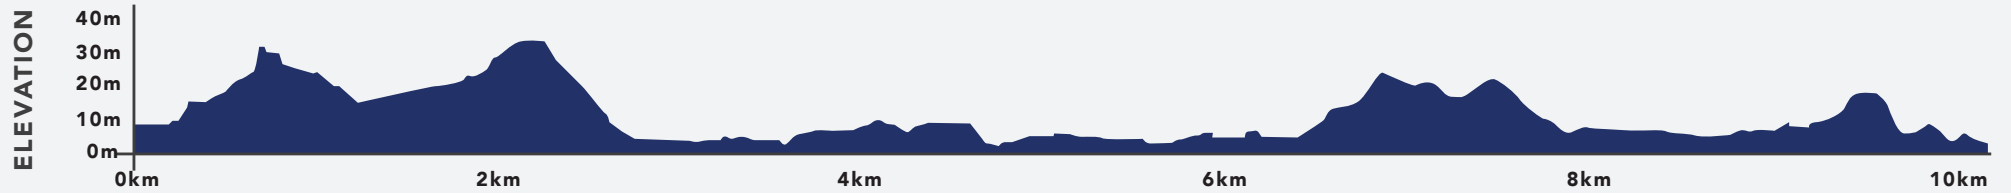

*Course subject to change

10K COURSE MAP (tbc)

- F FINISH
- S START
- + HYDRATION STATION
- 1 KM MARKERS
- + FIRST AID
- T TOILETS
- EVENT VILLAGE
- COURSE