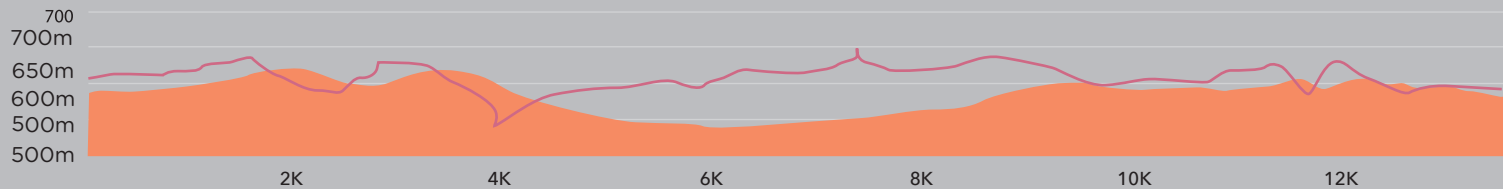

RUN THE ROCK

HANGING ROCK
VIC

- S** 13.5K START
- F** 13.5K FINISH
- +** FIRST AID
- WATER STATION
- PUBLIC TOILETS
- 2** KM MARKERS

13.5K RUN ELEVATION(m)

ASCENT
199m
DESCENT
207m

ELEVATION

GRADIENT